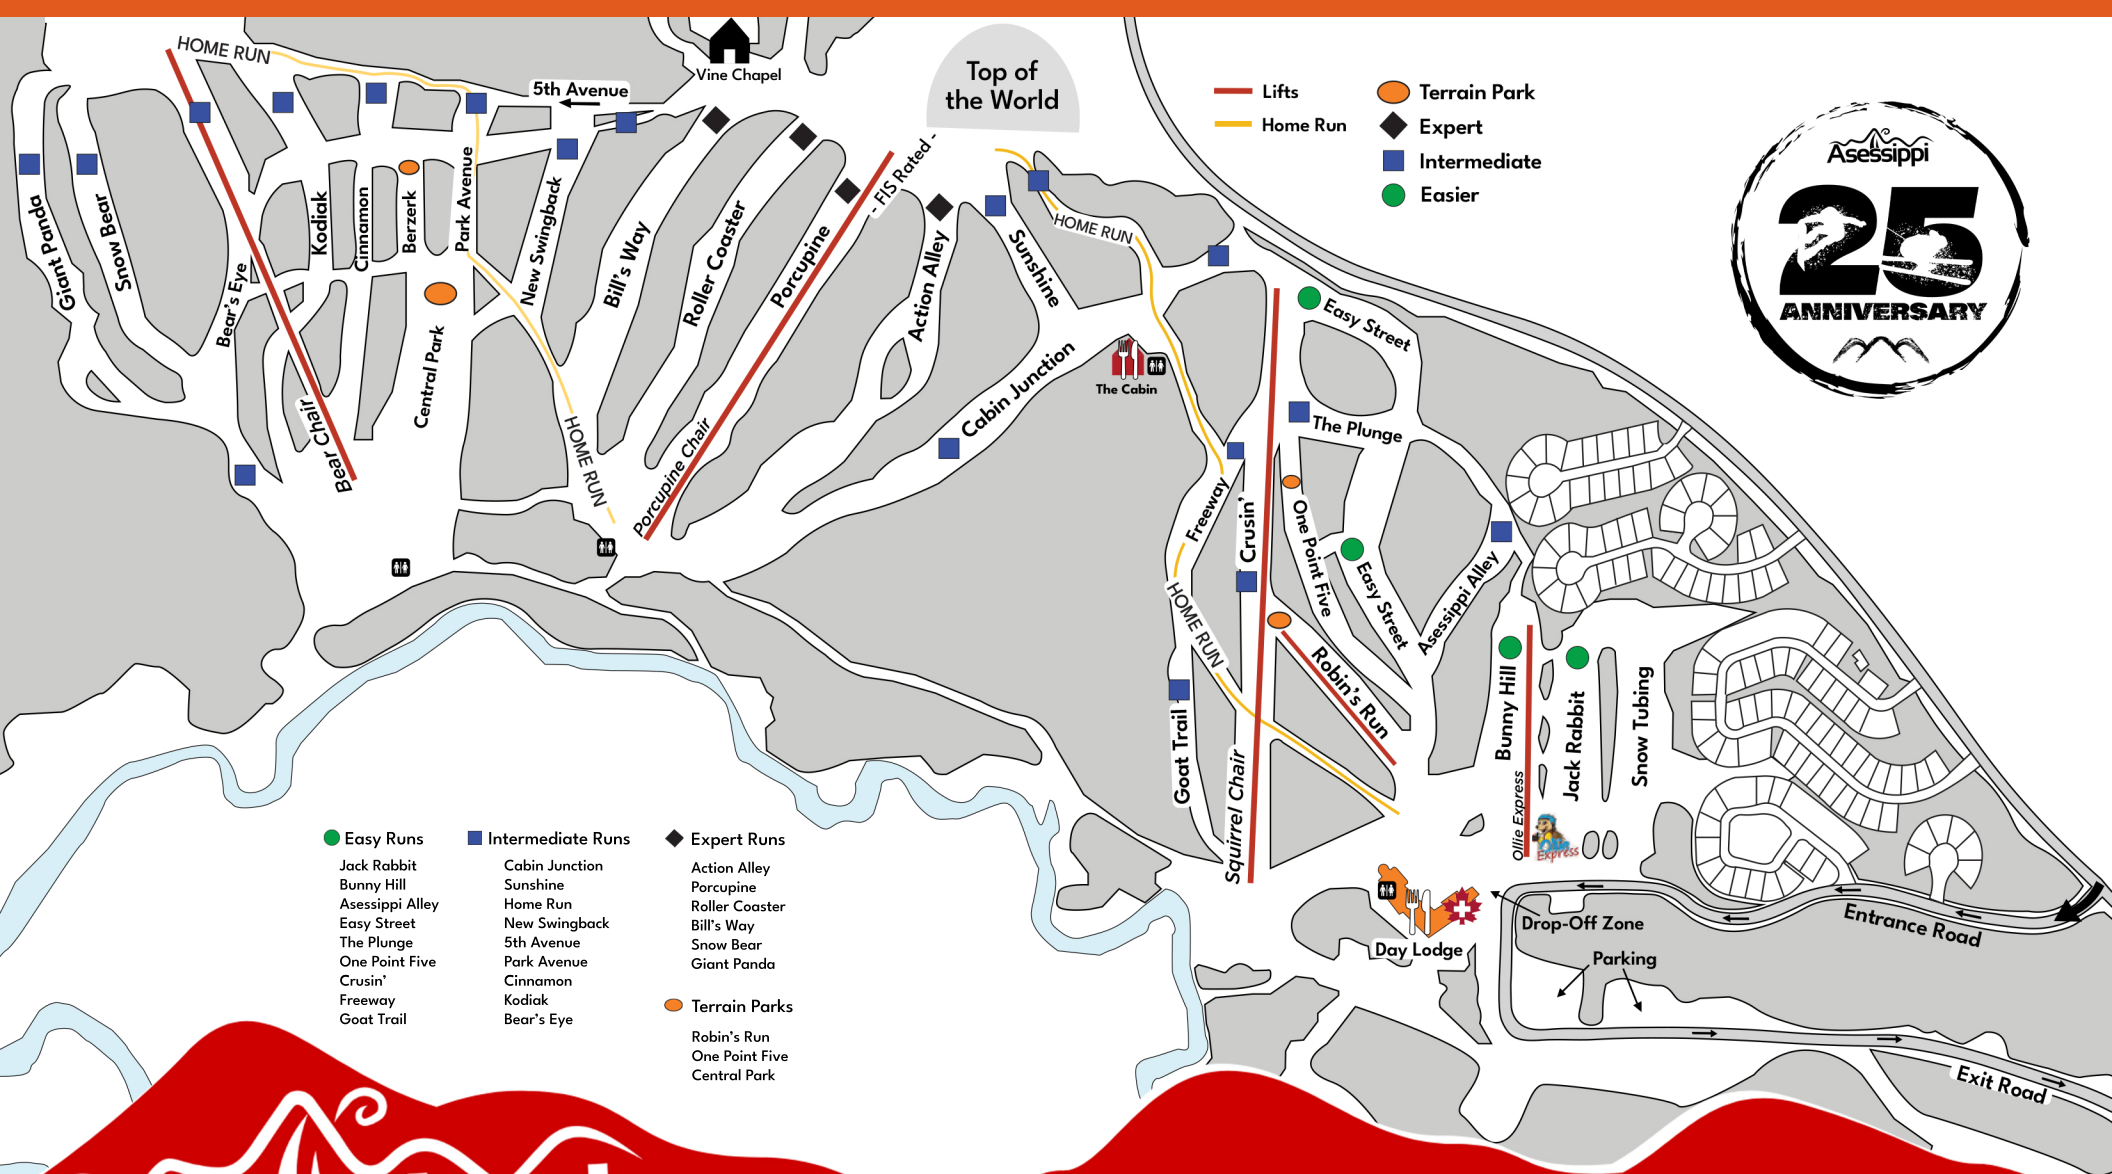

- Lifts
- Home Run
- Terrain Park
- ◆ Expert
- Intermediate
- Easier

- |  |   |   |
|--|---|---|
| <span style="color: green;">●</span> Easy Runs | <span style="color: blue;">■</span> Intermediate Runs | <span style="color: black;">◆</span> Expert Runs    |
| Jack Rabbit                                    | Cabin Junction  | Action Alley  |
| Bunny Hill                                     | Sunshine  | Porcupine   |
| Asessippi Alley                                | Home Run  | Roller Coaster                                      |
| Easy Street                                    | New Swingback   | Bill's Way  |
| The Plunge                                     | 5th Avenue  | Snow Bear   |
| One Point Five                                 | Park Avenue   | Giant Panda   |
| Crusin'  | Cinnamon  |   |
| Freeway  | Kodiak  |   |
| Goat Trail                                     | Bear's Eye  |   |
|  |   | <span style="color: orange;">●</span> Terrain Parks |
|  |   | Robin's Run   |
|  |   | One Point Five                                      |
|  |   | Central Park  |

# Asessippi